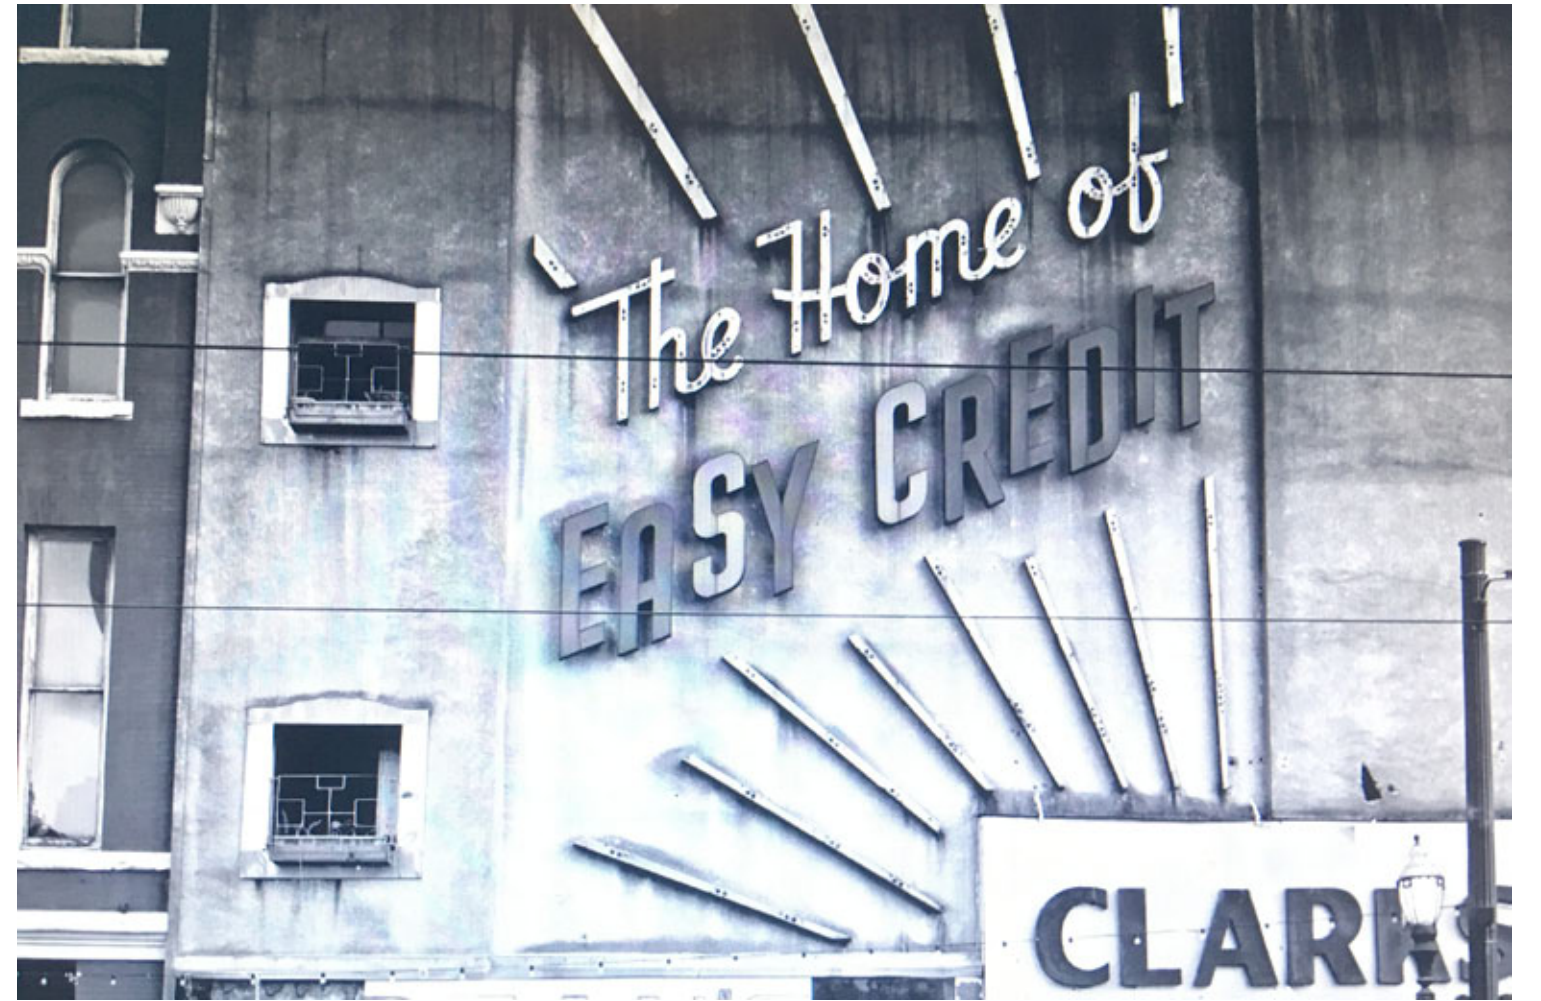

When Doves Cry

Orgasm

Edgar Leciejewski
The Home of EASY CREDIT
NOTSUOH, 2018

60 Chromaluxe Plates 45 cm x 30 cm (17,72" x 18,81")

65 Inkjet on Laid Paper 45 cm x 30 cm (17,7165" x 18,81")

Linnen Slipcase 48 cm x 33,5 cm x 12,3 cm (18,90" x 13,18" x 4,84")